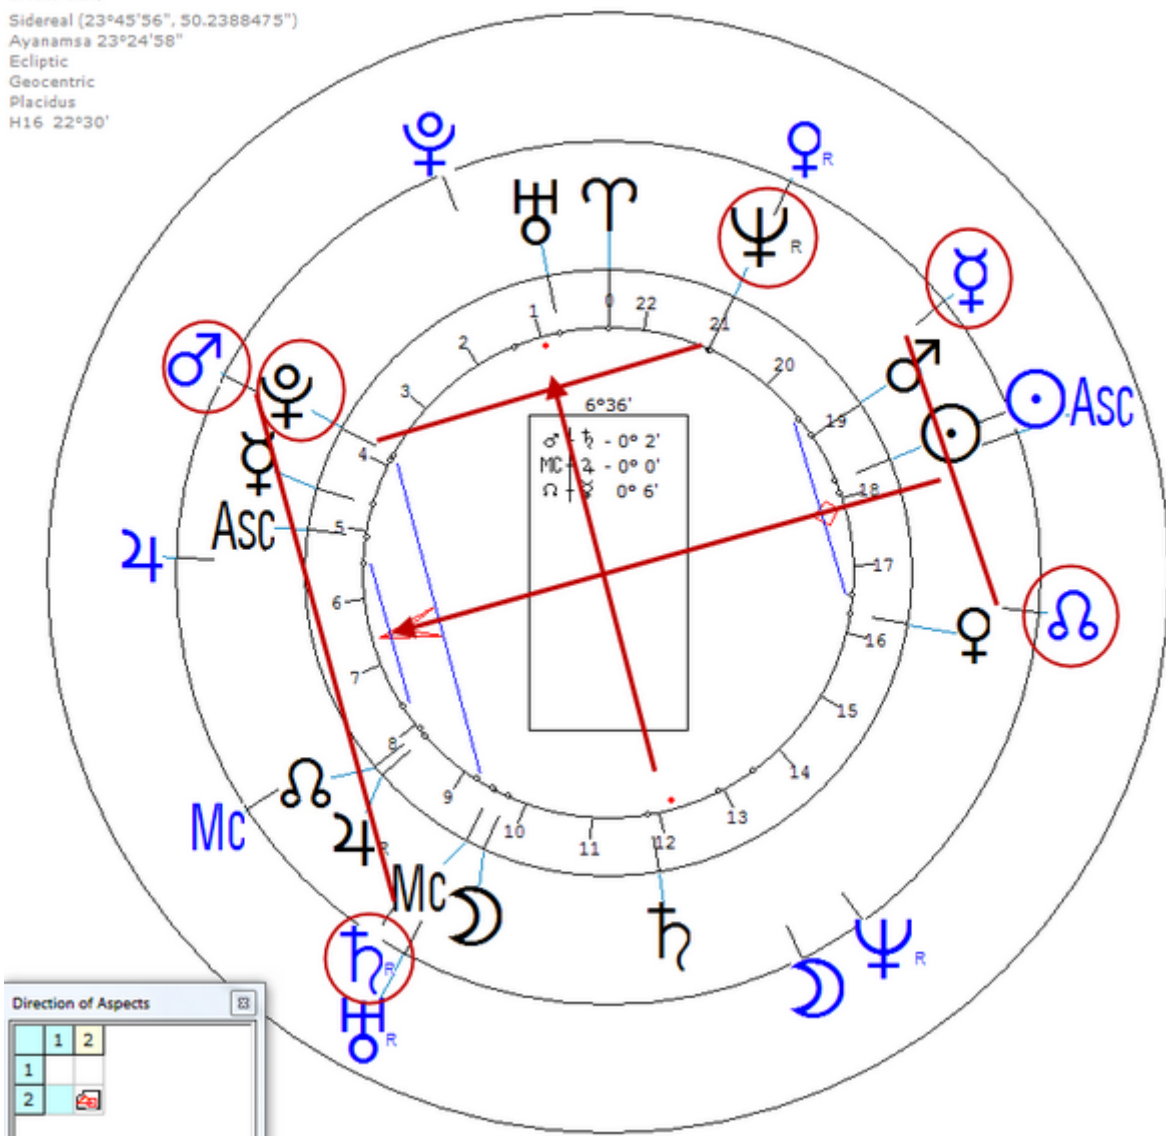

Solar Return (Harmonic 16)

it was suicide disguised murder.

Solar $\♂/\♄$ (murder) = Solar $\♀/\♁$ (suicide) = $\Psi_n/\♀_n$ (disguised)

Solar $\♀$ (external violence) = $\odot_n$

Solar $\Psi/\♀$ = Solar ☾

Solar $\text{☾}/♁$ = $\text{☾}_n/\♁_n$

Atria, Rita
4 August 1974 Sun 12:40 (GMT+2) 38n02 12e35
Erice, Italy
Sidereal (23°45'56", 50.2388475")
Ayanamsa 23°24'58"
Ecliptic
Geocentric
Placidus
H16 22°30'